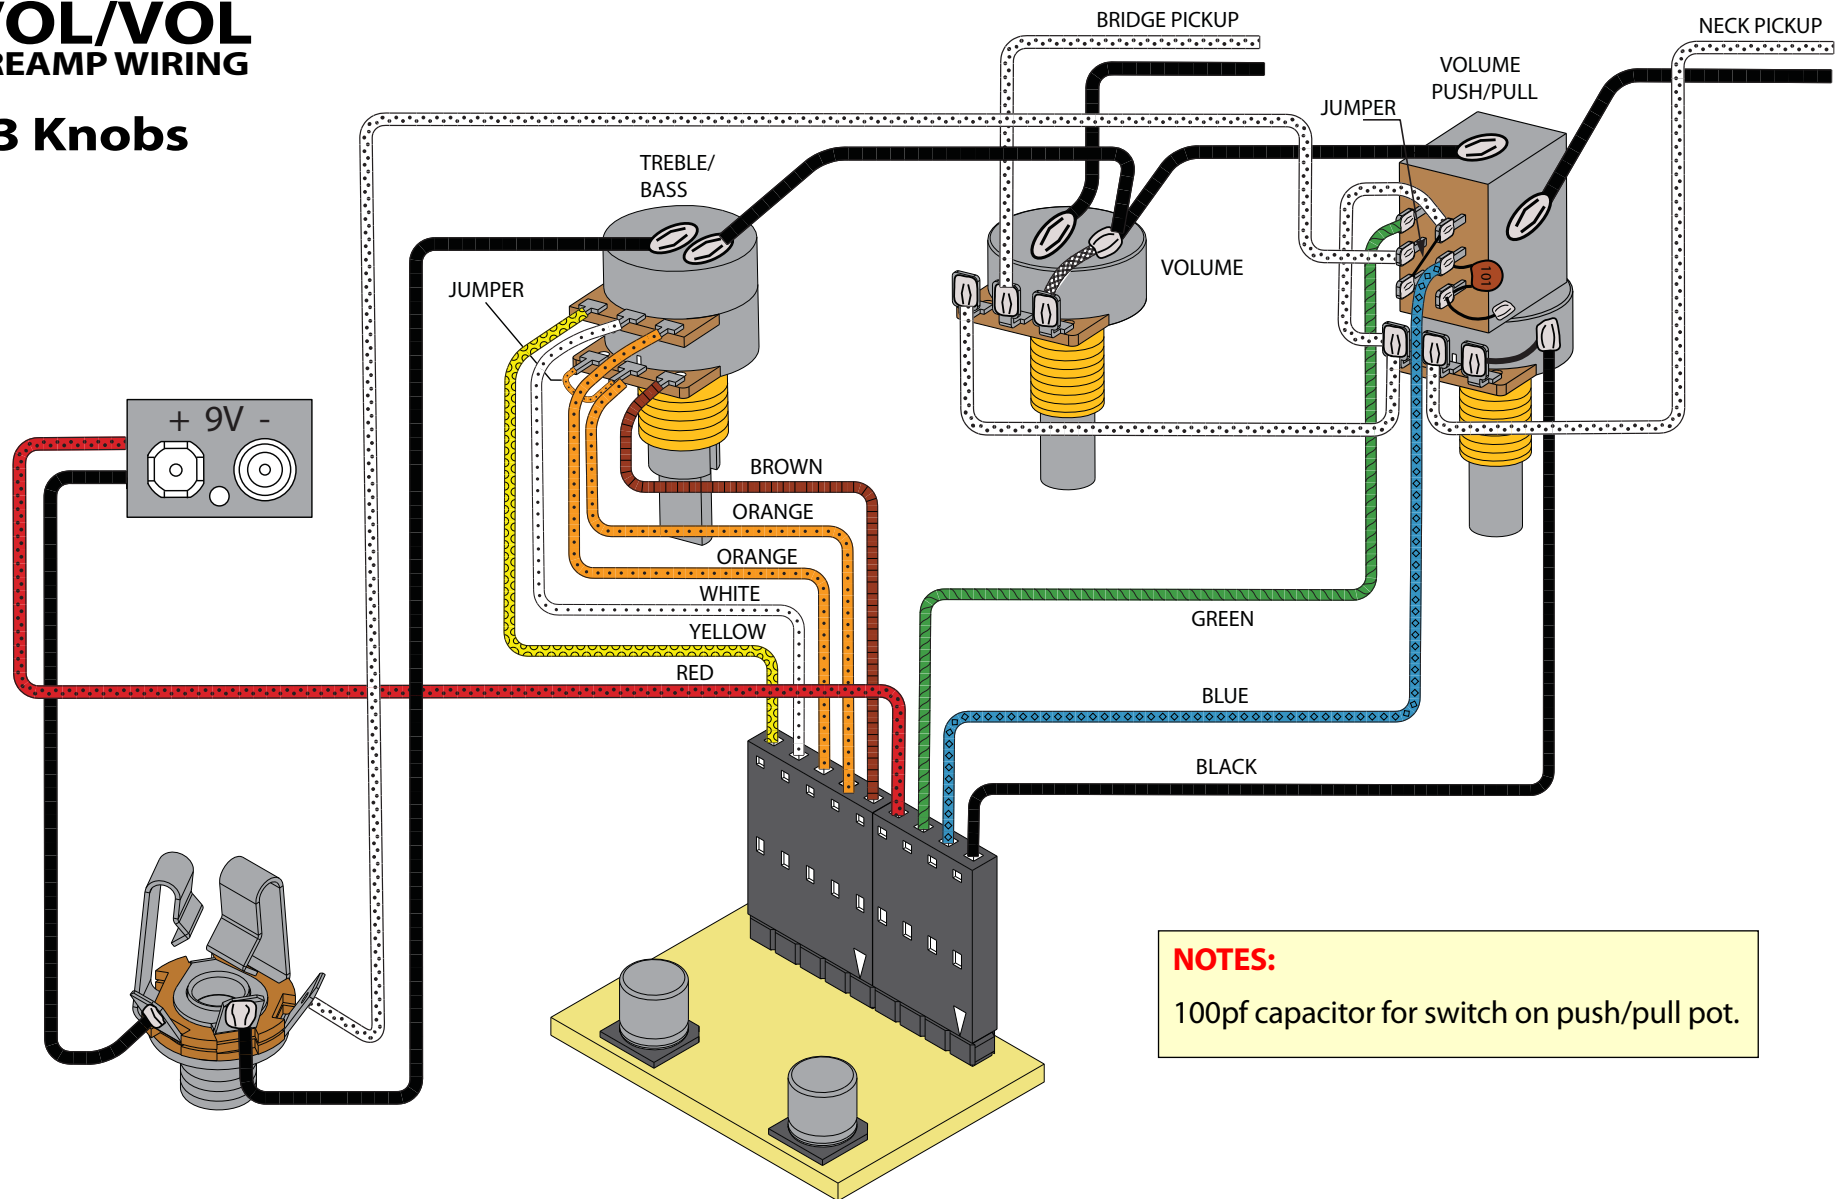

VOL/VOL
PREAMP WIRING

3 Knobs

NOTES:
100pf capacitor for switch on push/pull pot.